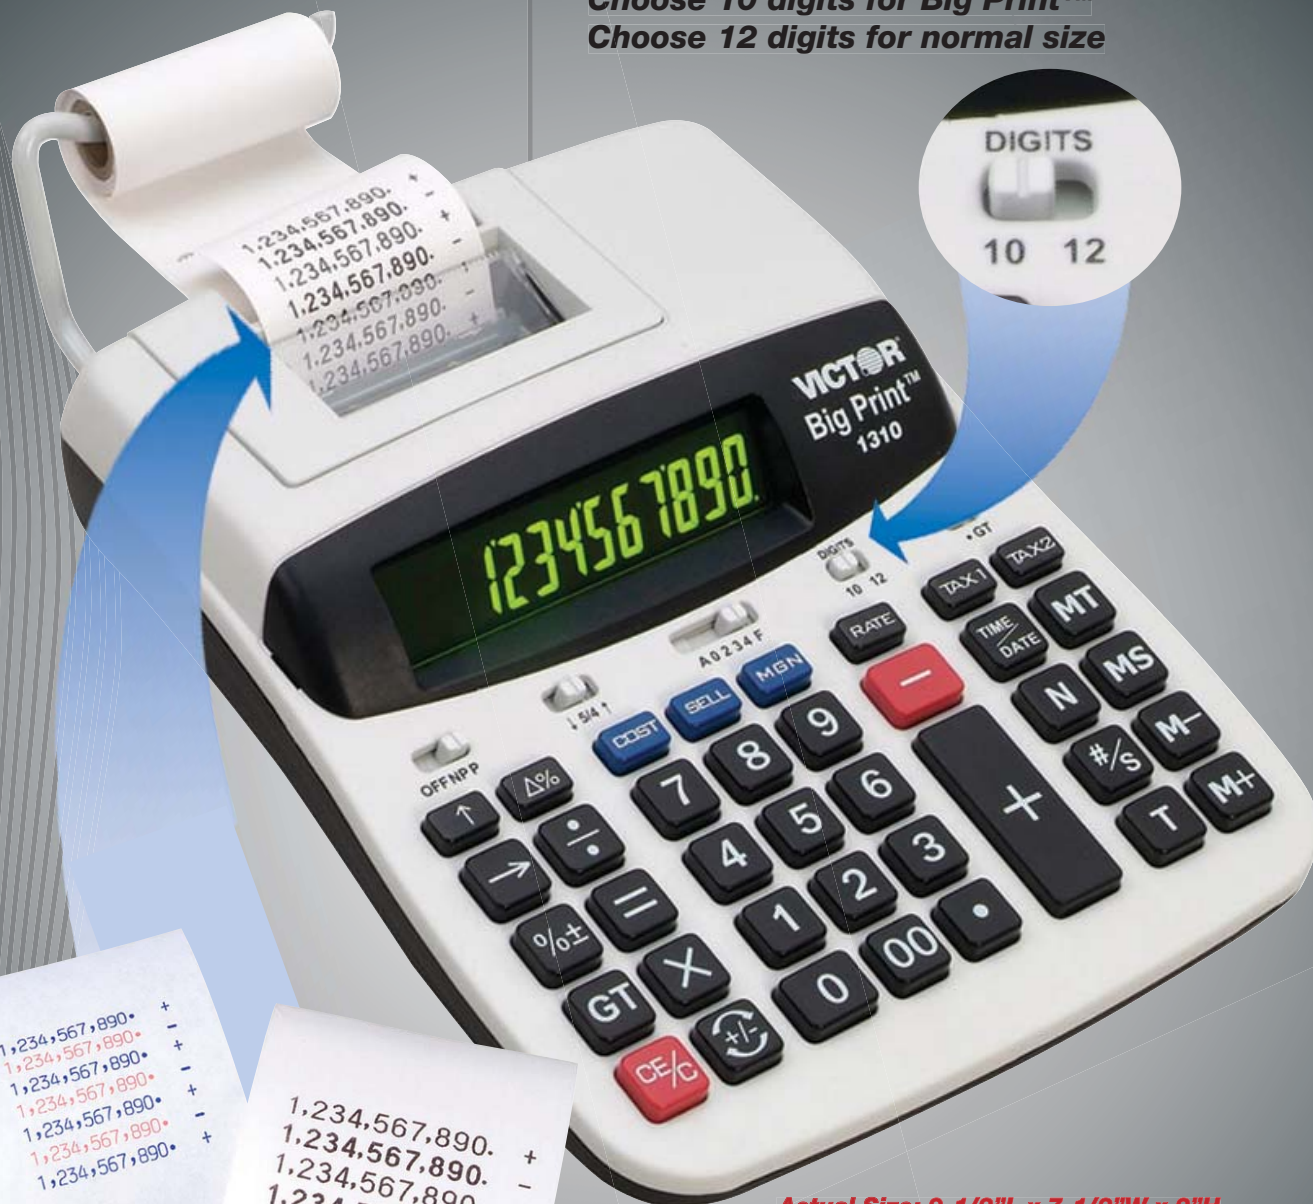

1310 Big Print™

10/12 Digit Heavy Duty Commercial Printing Calculator with 150% Larger Print

10/12 Digits

Choose 10 digits for Big Print™

Choose 12 digits for normal size

Arial 11 Font

Arial 17 Font

Actual Size: 9-1/2"L x 7-1/2"W x 2"H

150% Larger

In Big Print™ mode, numbers are printed at Font Size 17, versus the Font Size 11 of standard printing calculators.

- Choose 12 digits for normal print size
- Choose 10 digit mode for Big Print™ size
- Biggest print on tape available, 150% times bigger than any other printing calculator
- Super fast 6.0 lines per second thermal printer is whisper quiet
- Large 2-color dot matrix display
- Cost/sell/margin and 2 independent tax keys

VICTOR®

1310

Big Print™ is the first printing calculator with the option to function with 12 normal size digits or 10 Big Print™ digits. Big Print™ characters are 150% larger than any other calculator. The 1310 also features a 2-color 10/12 digit dot matrix display and a whisper-quiet thermal printer that prints 6.0 lines-per-second, making the Big Print™ easy on both the eyes and ears.